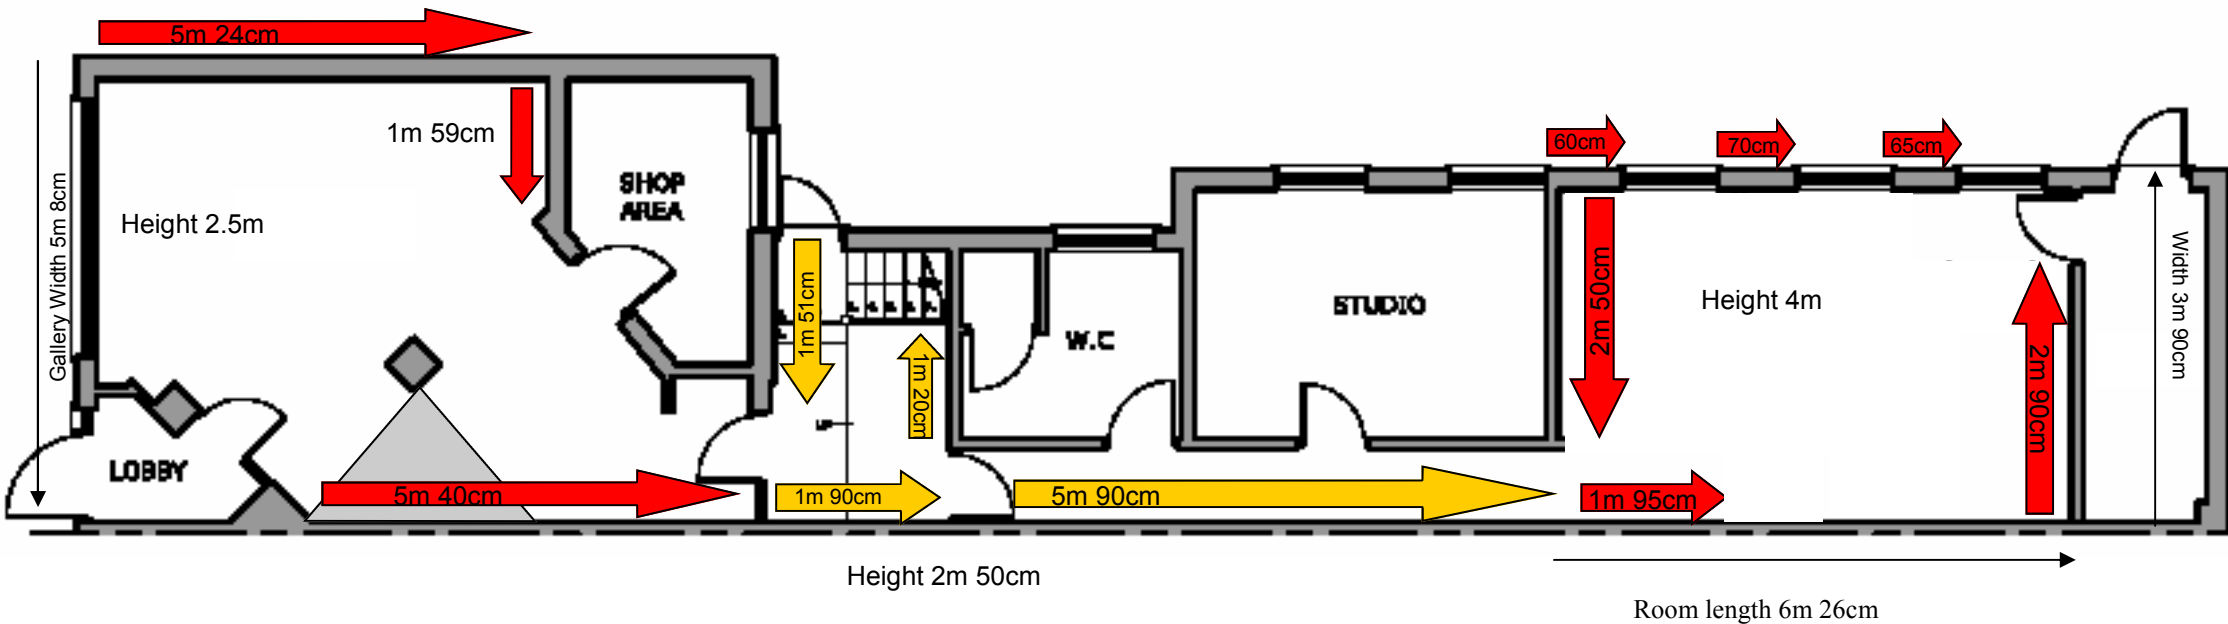

# Abbey Walk Gallery

Gallery 1 Exhibition Dimensions

Additional Hanging Space

## Exhibition Dimensions for Gallery 1 (Ground Floor area)

Abbey Walk Gallery, 8 Abbey Walk, Grimsby, N E Lincs, DN31 1NB.  
01472 241007, [art@abbeywalkgallery.com](mailto:art@abbeywalkgallery.com), [www.abbeywalkgallery.com](http://www.abbeywalkgallery.com)